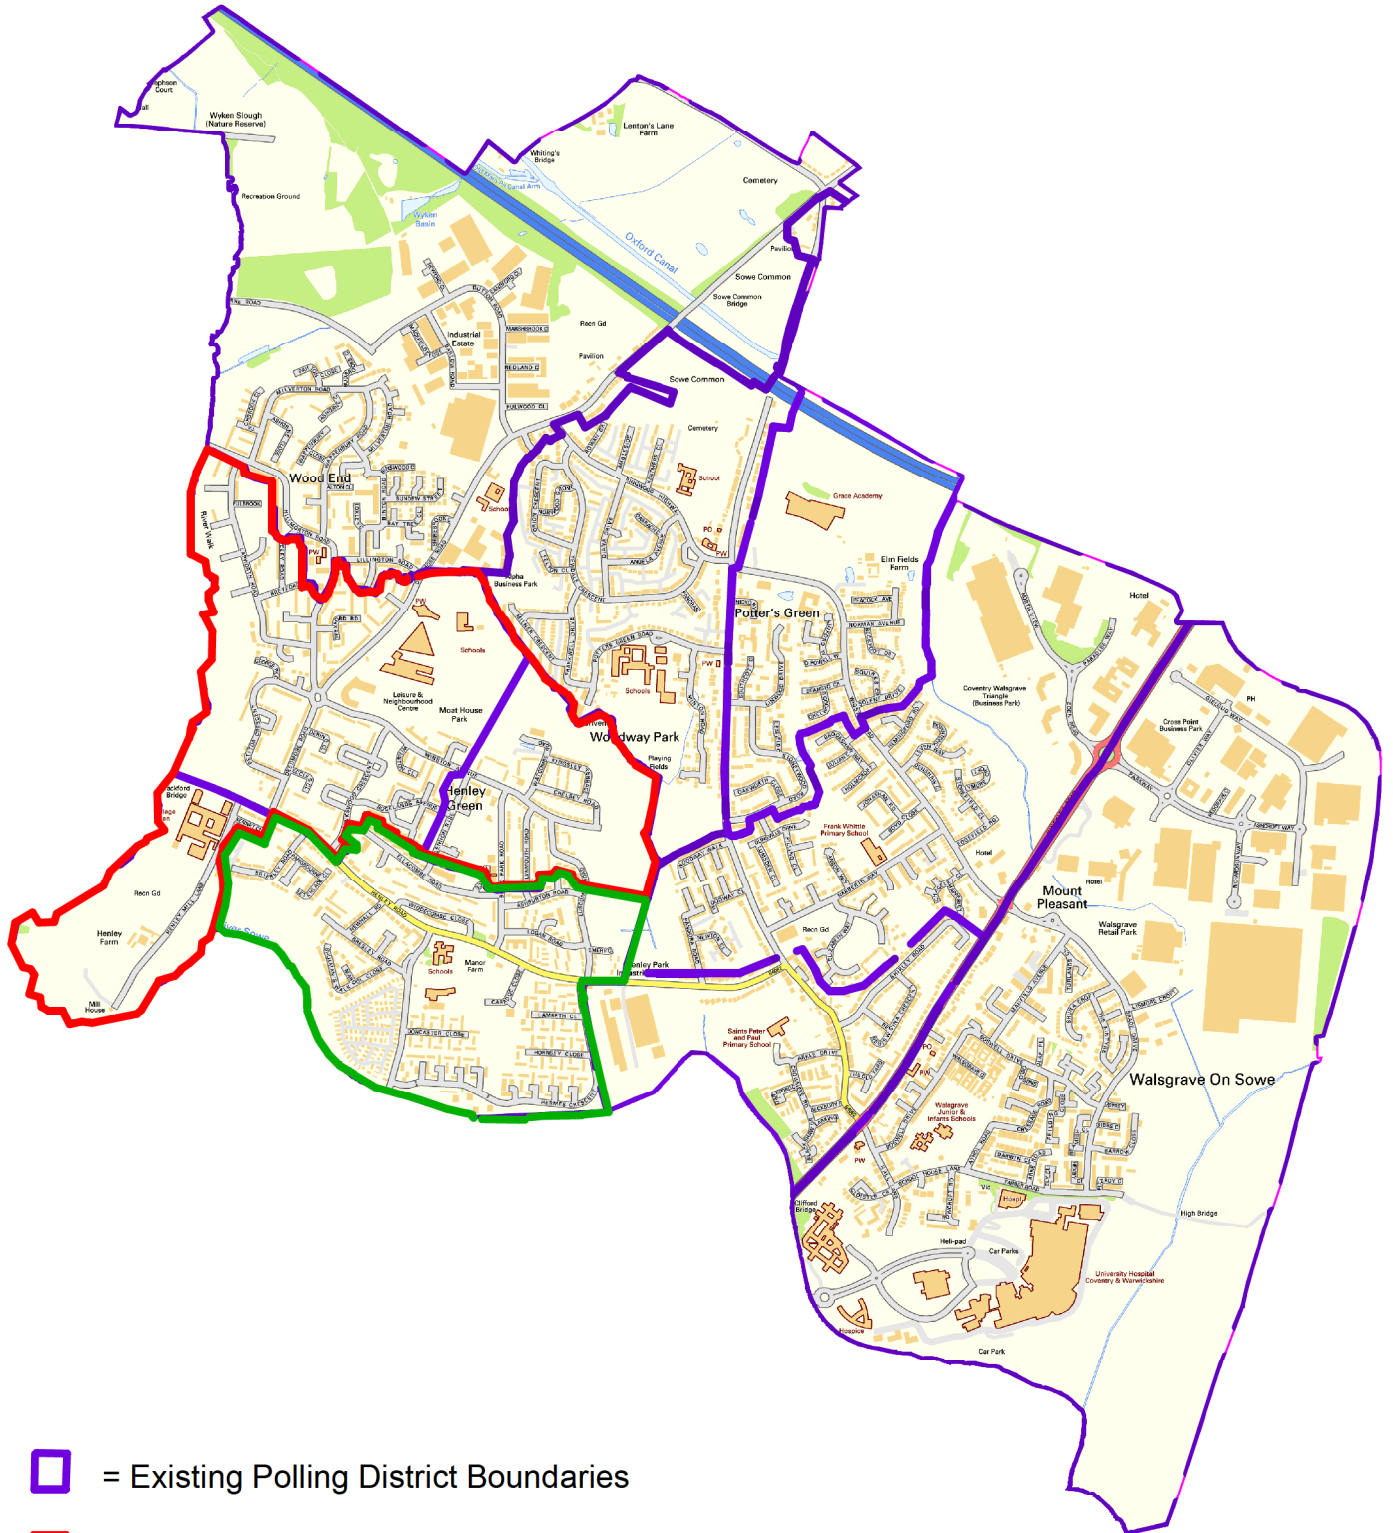

# Henley Ward - Proposed Polling District Boundary Changes - January 2017

□ = Existing Polling District Boundaries

□ = New Fc Polling District, incorporating part of previous Fi Polling District

□ = New Ff Polling District, incorporating part of previous Fi Polling District